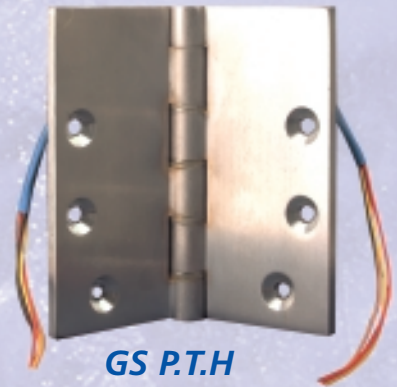

# Guardall

*Curly Cords*

*Door Loop  
8mm Diameter  
Also supplied to  
required length*

*Flex Trans*

*GS P.T.H  
4 x Wire to 9 x Wire  
100 x 75 , 100 x 100*

*Door Loop  
14 mm Diameter  
Also supplied to required length*

*Lead Covers*

*Door Loop Heavy Duty  
11mm Diameter  
300 mm Long, 450 mm Long*

*Connections By  
Pressure*

**Distributed By**