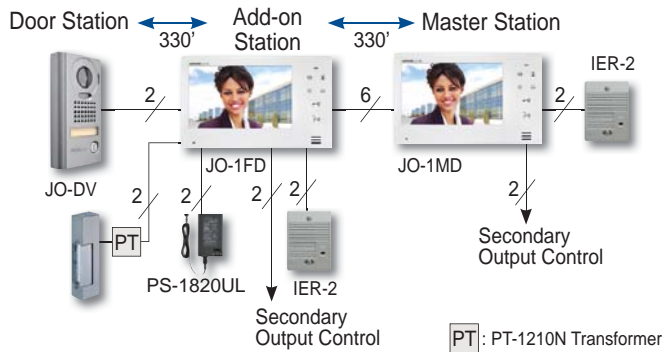

JO Series Components

Start with a box set

Begin by selecting a JO Series Box Set. To have a secondary station communicate and control the door station, install a JO-1FD. Each set contains a JO-1MD master station, door station, and PS-1820UL power supply. Just add wire!

JOS-1V Box Set

Includes:

- Door Station* | **JO-DV:** Video door station, zinc die cast, surface mount
H: 6-13/16" W: 3-7/8" D: 1-1/16"
- Master Station* | **JO-1MD:** Video intercom master station with touch buttons
H: 5-1/8" W: 9-1/16" D: 13/16"
- Power Supply | **PS-1820UL:** Power supply

JOS-1F Box Set

Includes:

- Door Station* | **JO-DVF:** Video door station, stainless steel, flush mount
H: 8-1/4" W: 5-5/16" D: 1-7/8"
- Master Station* | **JO-1MD:** Video intercom master station with touch buttons
H: 5-1/8" W: 9-1/16" D: 13/16"
- Power Supply | **PS-1820UL:** Power supply

* Door stations and JO-1MD are not sold separately

Wiring Additional Components

JO-1MD only

JO-1MD and JO-1FD

Add-on Station

1 per system

JO-1FD
Video intercom expansion station with touch buttons
H: 5-1/8" W: 9-1/16" D: 13/16"