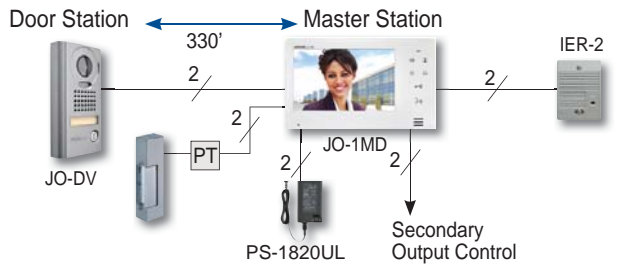

JO Series Components

Start with a box set

Begin by selecting a JO Series Box Set. To have a secondary station communicate and control the door station, install a JO-1FD. Each set contains a JO-1MD master station, door station, and PS-1820UL power supply. Just add wire!

JOS-1V Box Set

Includes:

- Door Station* | **JO-DV:** Video door station, zinc die cast, surface mount
H: 6-13/16" W: 3-7/8" D: 1-1/16"
- Master Station* | **JO-1MD:** Video intercom master station with touch buttons
H: 5-1/8" W: 9-1/16" D: 13/16"
- Power Supply | **PS-1820UL:** Power supply

JOS-1F Box Set

Includes:

- Door Station* | **JO-DVF:** Video door station, stainless steel, flush mount
H: 8-1/4" W: 5-5/16" D: 1-7/8"
- Master Station* | **JO-1MD:** Video intercom master station with touch buttons
H: 5-1/8" W: 9-1/16" D: 13/16"
- Power Supply | **PS-1820UL:** Power supply

* Door stations and JO-1MD are not sold separately

Wiring Additional Components

JO-1MD only

JO-1MD and JO-1FD

Add-on Station

1 per system

JO-1FD
Video intercom expansion station with touch buttons
H: 5-1/8" W: 9-1/16" D: 13/16"