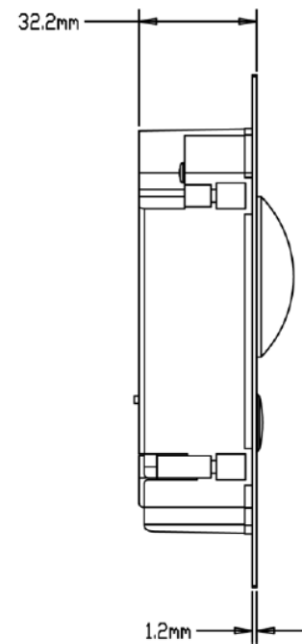

DAHI1090 (VTO2000A)

Villa IP Door Station

Features

- Stainless steel panel
- Color 1.3 MP CMOS camera, support 120° wide angle lens and angle adjusting
- Supports night vision
- Supports mobile phone software
- Call indoor monitor and management centre
- Supports remote unlock
- Supports group call function
- Flush mount & Surface mount available
- Vandal proof

Specifications

| Model | | DH-VTO2000A |
|-----------|-----------------------------|-------------------------------------|
| System | Main Processor | Embedded micro processor |
| | Operation System | Embedded LINUX OS |
| Video | Video Compression Standard | H.264 |
| | Input/Approaching Induction | 1.3MP CMOS HD camera |
| | Night Vision | Supported |
| Audio | Audio Input | Omnidirectional Mic |
| | Audio Output | Built-in speaker |
| | Bidirectional Talk | Support dual-way bidirectional talk |
| Operation | Input | Single key input |

DAHI1090 (VTO2000A)

| | | |
|----------------|-------------------------------|-------------------------------------|
| Mode | Door Lock Status Check | Supported (optional) |
| Network | Ethernet | 10M/100Mbps Self-adaptive |
| | Network Protocol | TCP/IP |
| General | Power | DC 10~15V |
| | Power Consumption | Standby $\leq 1W$, work $\leq 10W$ |
| | Working Environments | - 30°C~+70°C |
| | Relative Humidity | 10%~90%RH |
| | Dimensions | 129.9mm×32.2mm×140mm |
| | Weight | 0.8Kg |

Dimensions

*Design and specifications are subject to change without notice.