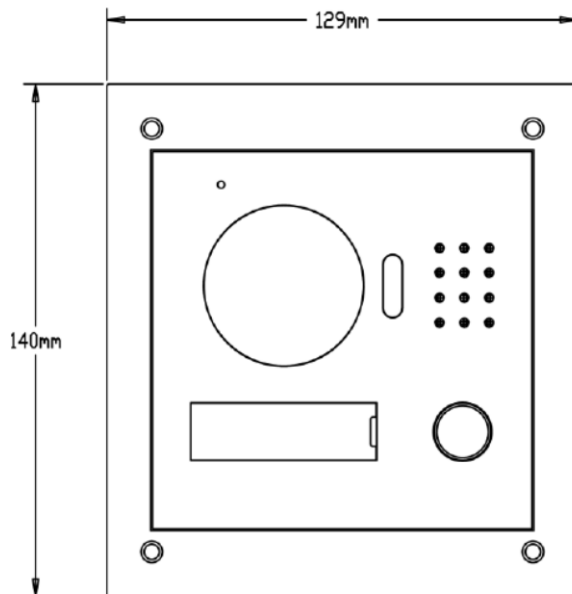

DAHI1090 (VTO2000A)

Mode	Door Lock Status Check	Supported (optional)
Network	Ethernet	10M/100Mbps Self-adaptive
	Network Protocol	TCP/IP
General	Power	DC 10~15V
	Power Consumption	Standby $\leq 1W$, work $\leq 10W$
	Working Environments	- 30°C~+70°C
	Relative Humidity	10%~90%RH
	Dimensions	129.9mm×32.2mm×140mm
	Weight	0.8Kg

Dimensions

*Design and specifications are subject to change without notice.