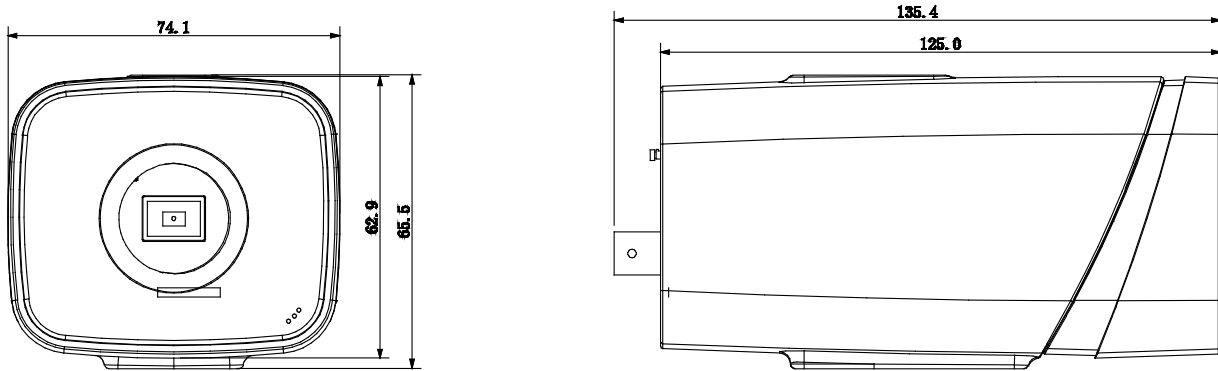

DHU10903 (IPC-HF5431E)

Dimensions (mm)

Accessory (optional)

PFB121W	PFB110W

*Design and specifications are subject to change without notice.

© 2015 Dahua Technology Co., Ltd.