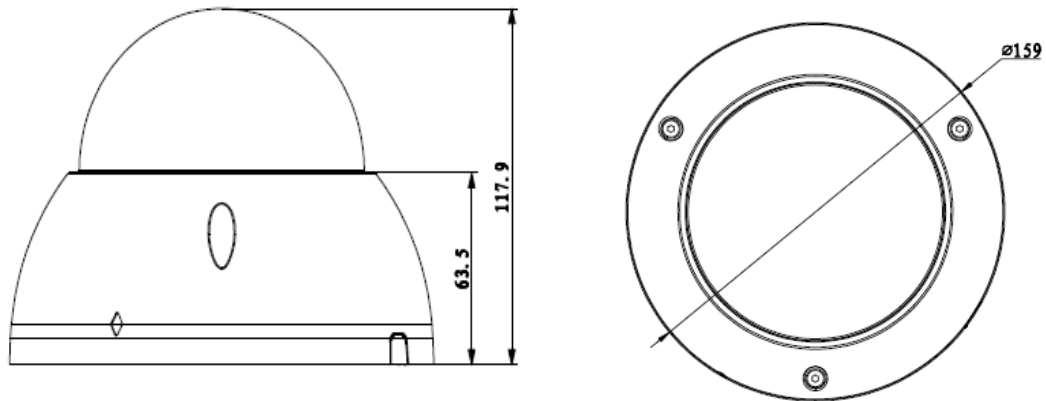

## Technical Specifications

<b>Model</b>	<b>DH-IPC-HDBW5830E-Z</b>	
<b>Camera</b>		
Image Sensor	1/2.5" 8Megapixel progressive scan CMOS	
Effective Pixels	3840 (H)x2160(V)	
Scanning System	Progressive	
Electronic Shutter Speed	Auto/Manual, 1/3(4)~1/100000s	
Min. Illumination	0.05Lux/F1.4(Color)	
S/N Ratio	More than 50dB	
Video Output	1 port	
<b>Camera Features</b>		
Max. IR LEDs Length	50m	
Day/Night	Auto(ICR) / Color / B/W	
Backlight Compensation	BLC / HLC /DWDR	
White Balance	Auto/Manual	
Gain Control	Auto/Manual	
Noise Reduction	3D	
Privacy Masking	Up to 4 areas	
<b>Lens</b>		
Focal Length	3.3mm~12mm	
Max Aperture	F1.4	
Focus Control	Motorized	
Angle of View	H:102° ~39.8° V:55° ~22°	
Lens Type	Motorized/ Auto Iris(DC)	
Mount Type	Board-in Type	
<b>Video</b>		
Compression	H.265/H.264	
Resolution	4K(3840×2160)/5M(3072×1728)/4M(2688×1520)/3M(2304×1296)/1080P(1920×1080)/1.3M(1280×960)/720P(1280×720)/D1(704×576 /704×480)/CIF(352×288/352×240)	
Frame Rate	Main Stream	4K(1~15fps)/3M(1~25/30fps)
	Sub Stream	D1/CIF(1 ~ 25/30fps)
	Third Stream	720P(1 ~ 25/30fps)
Bit Rate	H.264: 24K ~ 10240Kbps H.265: 14K ~9984Kbps	
Corridor mode	Support	
<b>Audio</b>		
Compression	G.711a/ G.711u/ AAC/G.726	
Interface	1/1 channel In/Out	
<b>Smart Function(Optional)</b>		
Smart detection	Tripwire	
	Intrusion	
	Abandoned/Missing	

## Dimensions (mm)