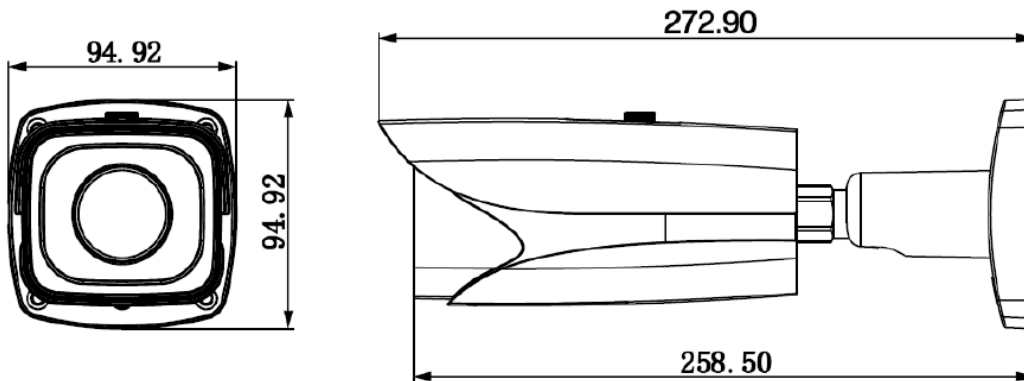

DHU10955 (IPC-HFW81230E-Z)

Dimensions (mm)

Accessory (optional)

PFA121	PFA151	PFA152

*Design and specifications are subject to change without notice.

© 2014 Dahua Technology Co., Ltd.