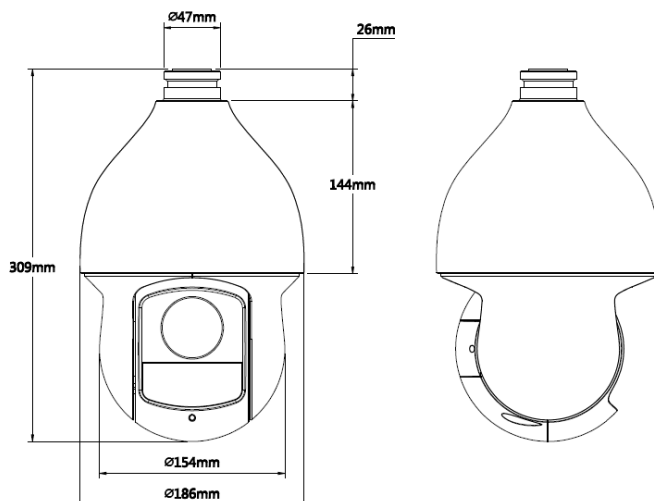

DHU1135 (SD59430U-HN)

	Sub Stream 1	D1/CIF(1 ~ 25/30fps)
	Sub Stream 2	1080P /960P/720P(1 ~ 25/30fps)
Bit Rate	H.265/H.264: 192K ~ 8192Kbps, MJPEG: 192K ~ 2048Kbps	
Audio		
Compression	G.711a / G.711Mu(32kbps)/ PCM(128kbps)	
Interface	1/1 channel In/Out	
Intelligent Function		
IVS (optional)	Tripwire, Intrusion, Abandoned Object Detection, Missing Object Detection	
Face Detection	Support	
Network		
Ethernet	RJ-45 (10/100Base-T)	
Protocol	IPv4/ IPv6, HTTP, HTTPS, SSL, TCP/IP, UDP, UPnP, ICMP, IGMP, SNMP, RTSP, RTP, SMTP, NTP, DHCP, DNS, PPPOE, DDNS, FTP, IP Filter, QoS, Bonjour, 802.1x	
Compatibility	ONVIF PSIA CGI	
Max. User Access	20 users	
Smart Phone	iPhone, iPad, Android, Windows Phone	
Auxiliary Interface		
Memory Slot	Micro SD, Max 64GB	
Alarm	2/1 channel In/Out	
General		
Power Supply	AC24V, POE plus(802.3at)	
Power Consumption	PoE: 13W, 20W (IR on) AC24V: 13W, 23W (IR on)	
Working Environment	PoE: -30°C ~ 60°C / Less than 90% RH AC24V: -40°C ~ 70°C / Less than 90% RH	
Ingress Protection	IP66	
Dimensions	Φ186.0(mm) x 309(mm)	
Weight	3.5kg	

Dimensions (mm)