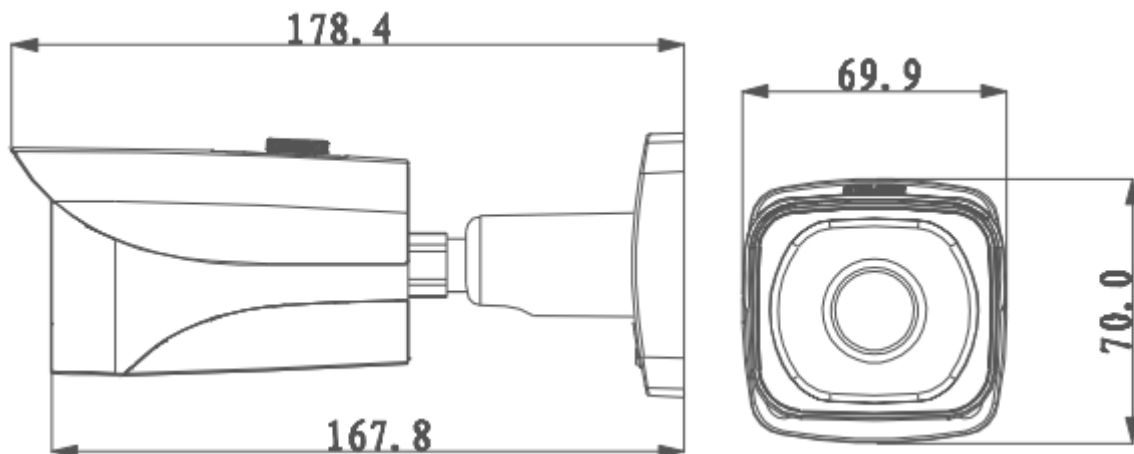

## Technical Specifications

<b>Model</b>	<b>DH-IPC-HFW4800E</b>	
<b>Camera</b>		
Image Sensor	1/2.3" 4K progressive scan CMOS	
Effective Pixels	3840(H)x2160(V)	
Scanning System	Progressive	
Electronic Shutter Speed	Auto/Manual, 1/3(4)~1/10000s	
Min. Illumination	0.1Lux/F1.6 (Color), 0Lux/F1.6(IR on)	
S/N Ratio	More than 50dB	
Video Output	N/A	
<b>Camera Features</b>		
Max. IR LEDs Length	30m	
Day/Night	Auto(ICR)/Color/B/W	
Backlight Compensation	BLC / HLC / DWDR	
White Balance	Auto/Manual	
Gain Control	Auto/Manual	
Noise Reduction	3D	
Privacy Masking	Up to 4 areas	
<b>Lens</b>		
Focal Length	4mm	
Max Aperture	F1.6	
Focus Control	Manual	
Angle of View	H:80°	
Lens Type	Fixed lens	
Mount Type	Board-in Type	
<b>Video</b>		
Compression	H.264/ MJPEG	
Resolution	4K(3840×2160)3M(2048×1536)/1080P(1920×1080)/ 720P(1280×720) /D1(704×576/704×480) / CIF(352×288/352×240)	
Frame Rate	Main Stream	4K(1~7fps)/3M/1080P/ (1 ~ 25/30fps)
	Sub Stream	D1/CIF(1 ~ 25/30fps)
Bit Rate	H.264: 20K ~ 16Mbps	
<b>Audio</b>		
Compression	N/A	
Interface	N/A	
<b>Network</b>		
Ethernet	RJ-45 (10/100Base-T)	
Wi-Fi	N/A	
Protocol	IPv4/IPv6, HTTP, HTTPS, SSL, TCP/IP, UDP, UPnP, ICMP, IGMP, SNMP, RTSP, RTP, SMTP, NTP, DHCP, DNS, PPPOE, DDNS, FTP, IP Filter, QoS, Bonjour	
Compatibility	ONVIF,PSIA,CGI	
Max. User Access	20users	

## DHU13505 (DH-IPC-HFW4800E)

Smart Phone	iPhone, iPad, Android, Windows Phone
<b>Auxiliary Interface</b>	
Memory Slot	N/A
RS485	N/A
Alarm	N/A
PIR Sensor Range	N/A
<b>General</b>	
Power Supply	DC12V, PoE (802.3af)
Power Consumption	<7.5W
Working Environment	-30°C~+60°C, Less than 95% RH
Ingress Protection	IP66
Vandal Resistance	N/A
Dimensions	178.4mm×70mm×69.9mm
Weight	528g(683.4g with packaging)

### Dimensions (mm)