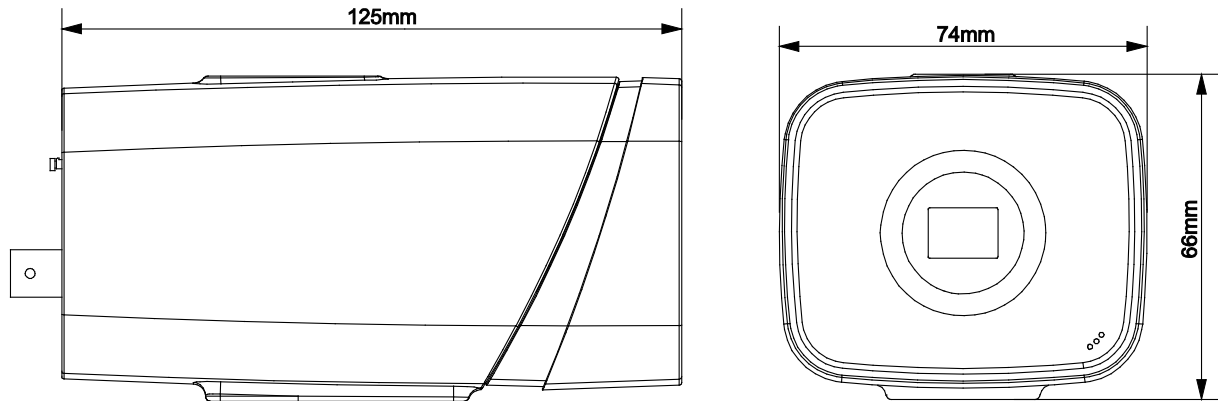

DHU14900 (HAC-HF3231E-T)

Dimensions (mm)

Accessories (optional)

PFB110W	PFB121W	PLZ1030-D	PLZ1130-D	PFH610N/V

*Design and specifications are subject to change without notice.

© 2014 Dahua Technology Co., Ltd.